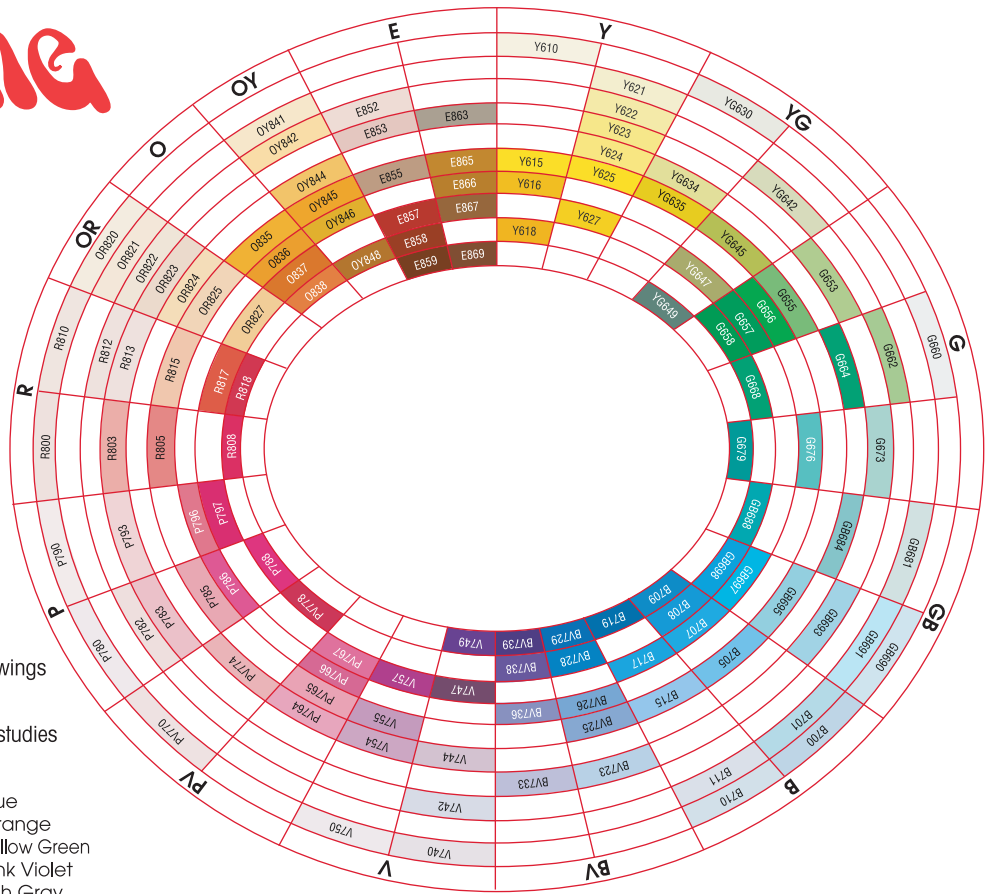

La Plume

OY 845
Orange

- Color Type**: OY
- Color Range Number**: 845
- Color Name**: Orange

Color Range Number

8	•Color range
4	•Range within the intermediate color
5	•Depth variation within the color range

Note: Depth range between 0-9

- Comic
- Manga
- Gesture drawings
- Sketching
- Painting
- Landscape studies

- Y : Yellow
- V : Violet
- E : Earth Color
- GB: Green Blue
- R : Red
- CG: Cool Gray
- G : Green
- P : Pink
- N : Neutral
- BV: Blue Violet
- OV: Orange Yellow
- OR: Orange Red
- B : Blue
- O : Orange
- YG: Yellow Green
- PV: Pink Violet
- AG: Ash Gray
- OP: Opaque